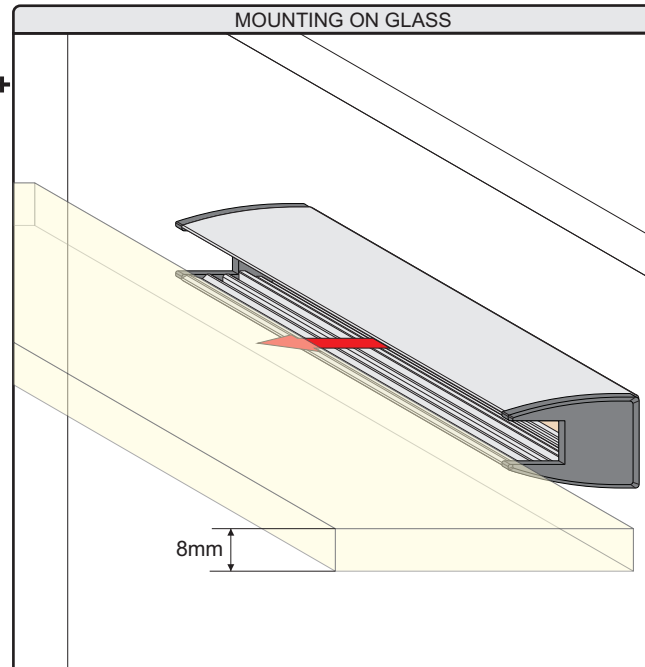

# Profil LED MIKRO

- 1 - profile LED MIKRO
- 2 - glass
- 3 - LED tapes
- 4 - dummy MI
- 5 - wire

instruction under: [www.topmet.pl](http://www.topmet.pl) klik UPLOAD/INSTRUCTIONS