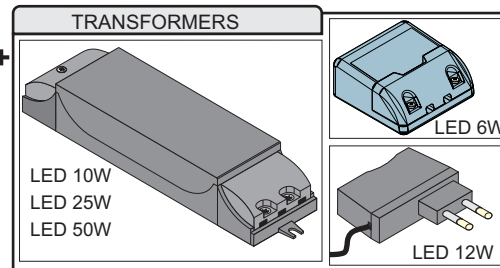

# Profil LED MIKRO

- 1 - profile LED MIKRO
- 2 - glass
- 3 - LED tapes
- 4 - dummy MI
- 5 - wire

instruction under: [www.topmet.pl](http://www.topmet.pl) klik UPLOAD/INSTRUCTIONS